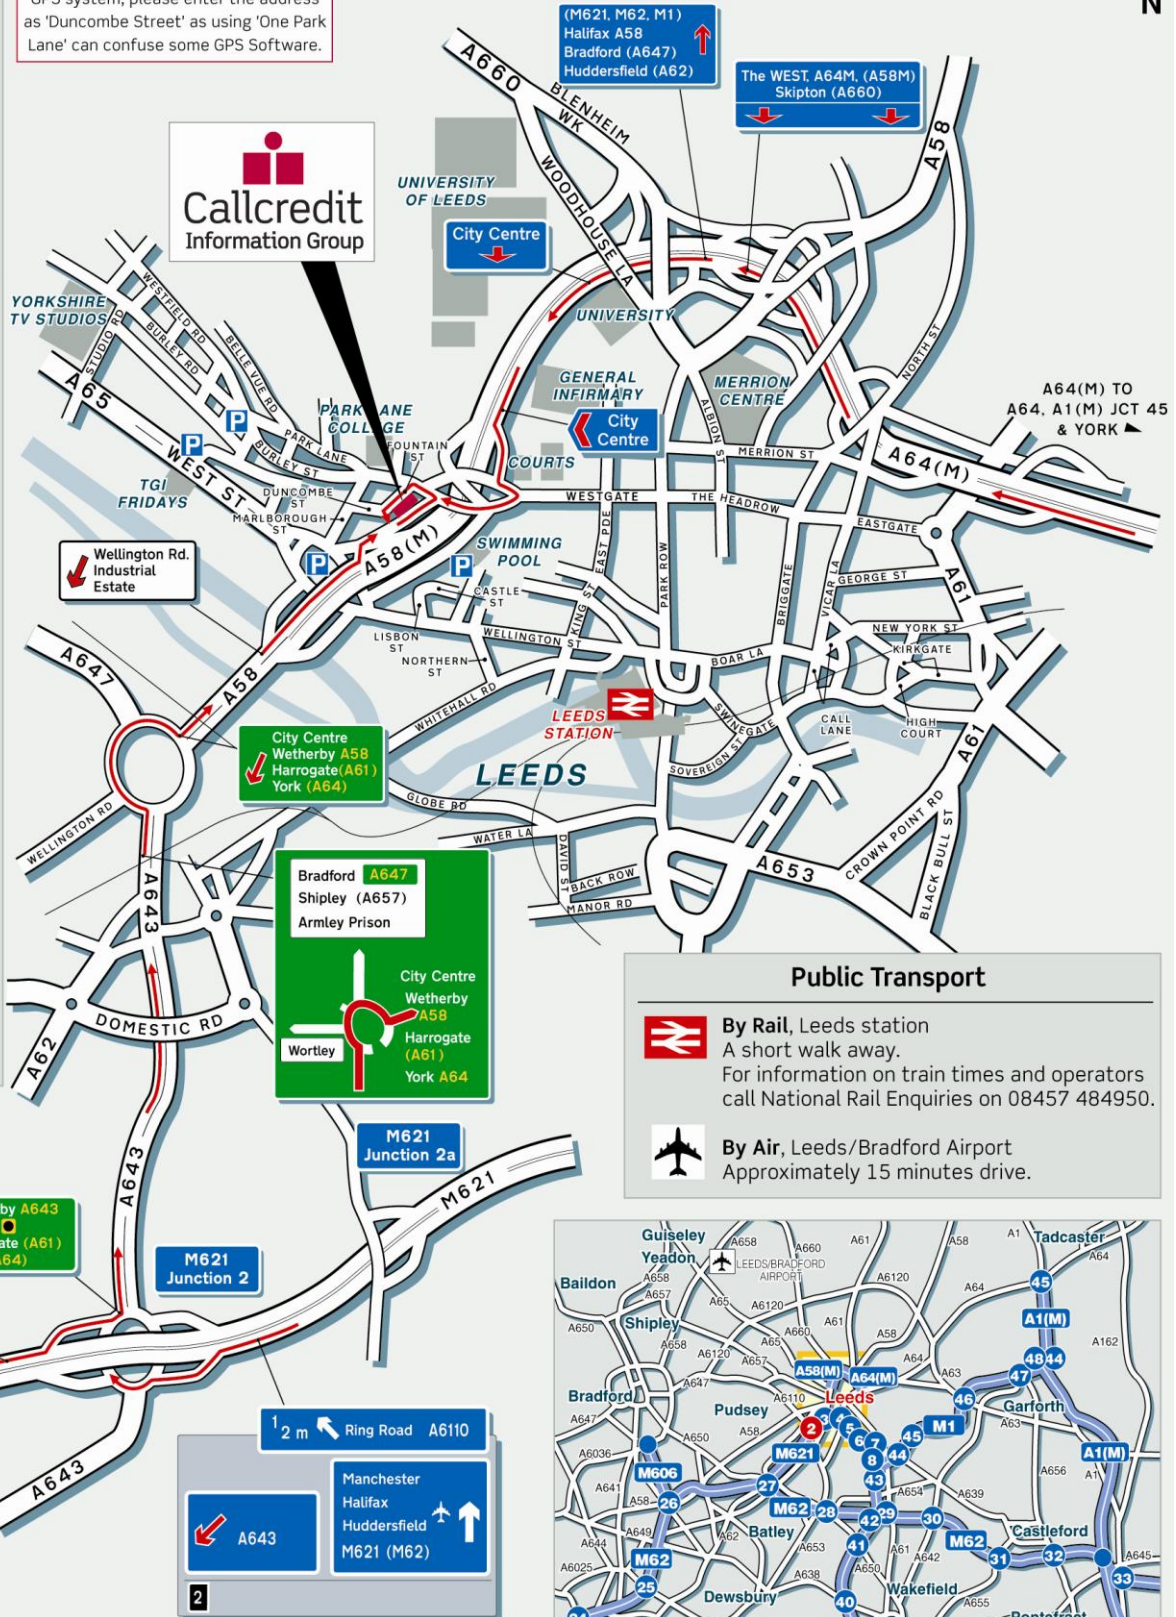

From the West (M62)

Exit M62 at Junction 27 onto the M621. Follow instructions from the south (above).

P If you cannot get a place in the Building Car Park, there are several 'Pay & Display' car parks close to One Park Lane including:
West Street Car Park (Opposite TGI Friday's),
Castle Street Car Park (Near the International Pool) & Burley Road Car Park.

Important note for GPS in-car users:
If you are entering an address into your GPS system, please enter the address as 'Duncombe Street' as using 'One Park Lane' can confuse some GPS Software.

Public Transport

By Rail, Leeds station
A short walk away.
For information on train times and operators call National Rail Enquiries on 08457 484950.

By Air, Leeds/Bradford Airport
Approximately 15 minutes drive.