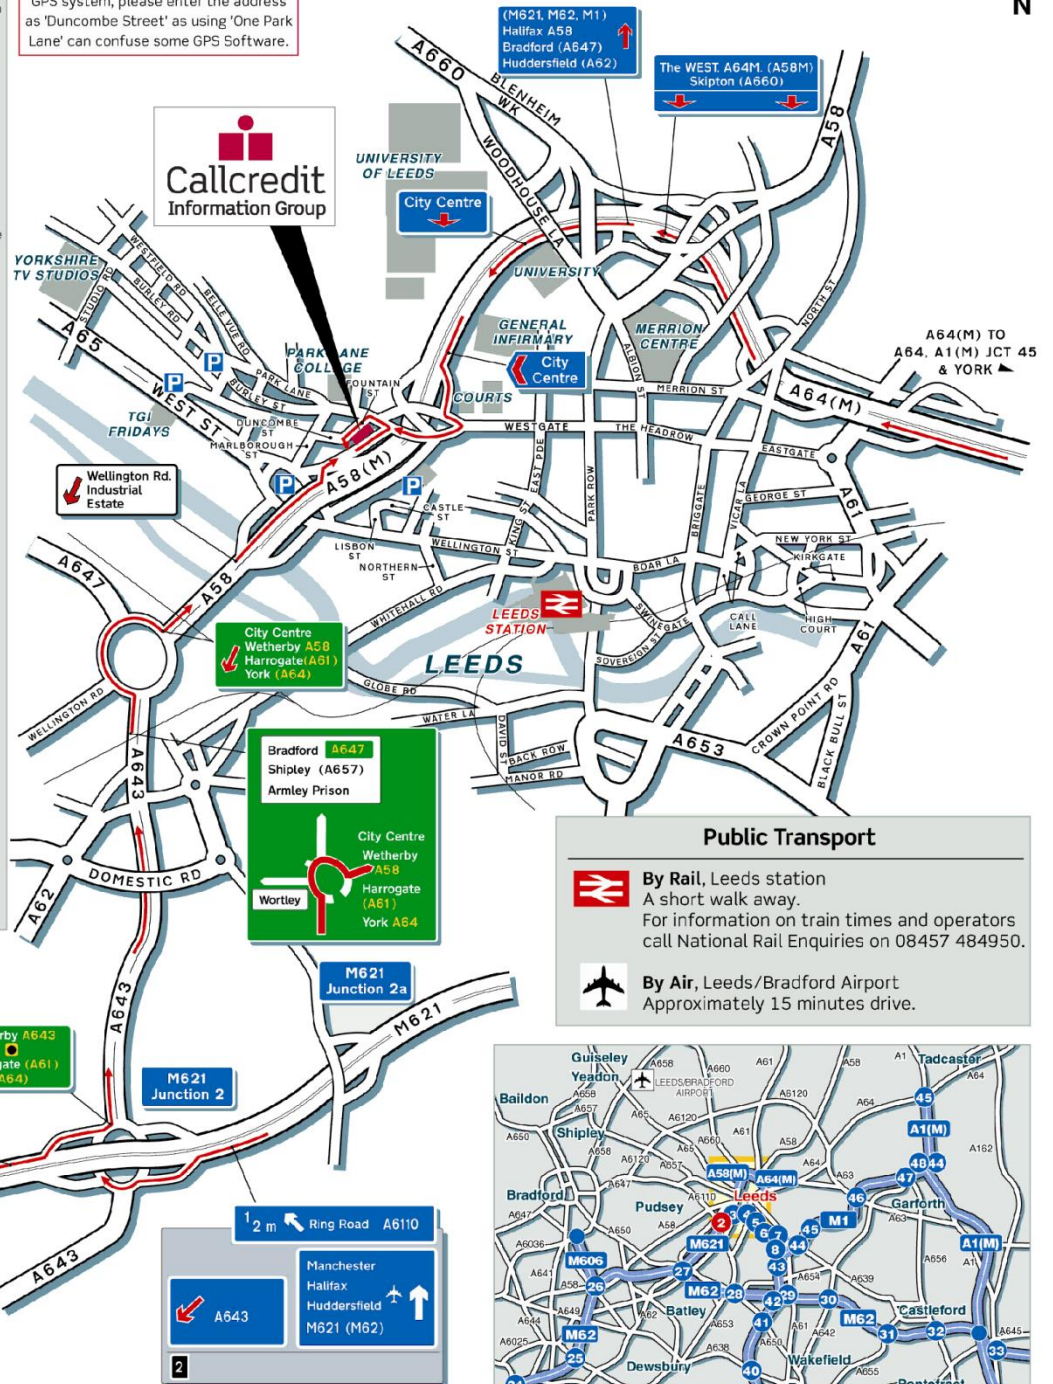

From the West (M62)

Exit M62 at Junction 27 onto the M621. Follow instructions from the south (above).

P If you cannot get a place in the Building Car Park, there are several 'Pay & Display' car parks close to One Park Lane including:
West Street Car Park (Opposite TGI Friday's),
Castle Street Car Park (Near the International Pool) & Burley Road Car Park.

Important note for GPS in-car users:
If you are entering an address into your GPS system, please enter the address as 'Duncombe Street' as using 'One Park Lane' can confuse some GPS Software.

Public Transport

By Rail, Leeds station
A short walk away.
For information on train times and operators call National Rail Enquiries on 08457 484950.

By Air, Leeds/Bradford Airport
Approximately 15 minutes drive.

Leeds Centre

Wetherby A643 (A58)
Harrogate (A61)
York (A64)

Wetherby A643 (A58)
Harrogate (A61)
York (A64)

Manchester
Halifax
Huddersfield
M621 (M62)